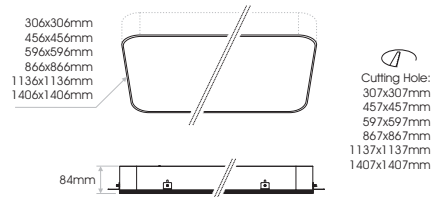

- LOOP is a complete series of square with rounded corners luminaires available for surface, pendant, recessed and trimless application.
- The trimless version offers an elegant aesthetically solution for small and large scale projects.
- It consists of two models: High Power and High Efficiency.
- It is offered with a Low Glare (UGR<21.8*) as an option in the High Power model.
- It is offered with a Low UGR (UGR<18.6*) as an option in the High Efficiency model.
- Luminaire material: Aluminium.
- Cover material: PMMA
- Powder Coated: White (RAL9003)
- Custom luminaire colours also available on request.
- Low tolerances for colour temperature (MacAdam 3).
- Lumen maintenance L80/B10 50.000h
- Emergency Function capability. (3 hours, with build-in rechargeable battery).
- Indoor Use: IP40

LED source efficacy up to 197lm/W (4000K)
Luminaire efficacy up to 132lm/W (4000K)

Available upon request:

- ✓ Custom luminaire colours
- ✓ Emergency version

*Glare Evaluation: X=4H / Y=8H, S=0,25H, Reflection factors: 70/50/20